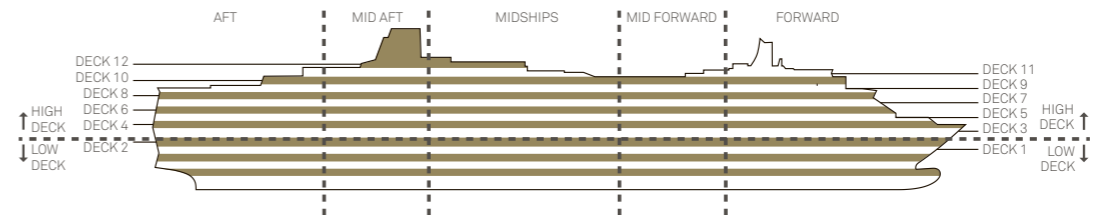

For guide to 3/4 berth staterooms see the deck plans for details or visit cunard.com
The diagrams and pictures of staterooms within this brochure are examples only, and individual staterooms may vary.