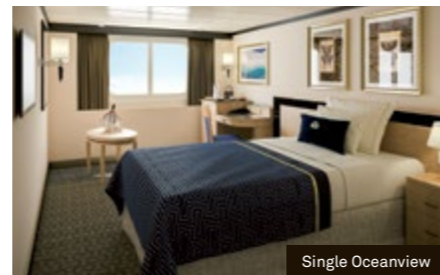

Britannia Single Staterooms

Single Oceanview KC
1 bed and shower (from 133 sq. ft. or 12 sq. m.)
Single Inside LC
1 bed and shower (from 159 sq. ft. or 14 sq. m.)