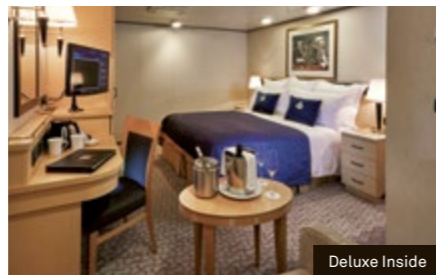

Britannia Inside Staterooms

Deluxe Inside GA, GB, GC
2 beds and shower (from 200 sq. ft. or 18 sq. m.)
Standard Inside IA, ID, IE, IF
2 beds and shower (from 152 sq. ft. or 14 sq. m.)