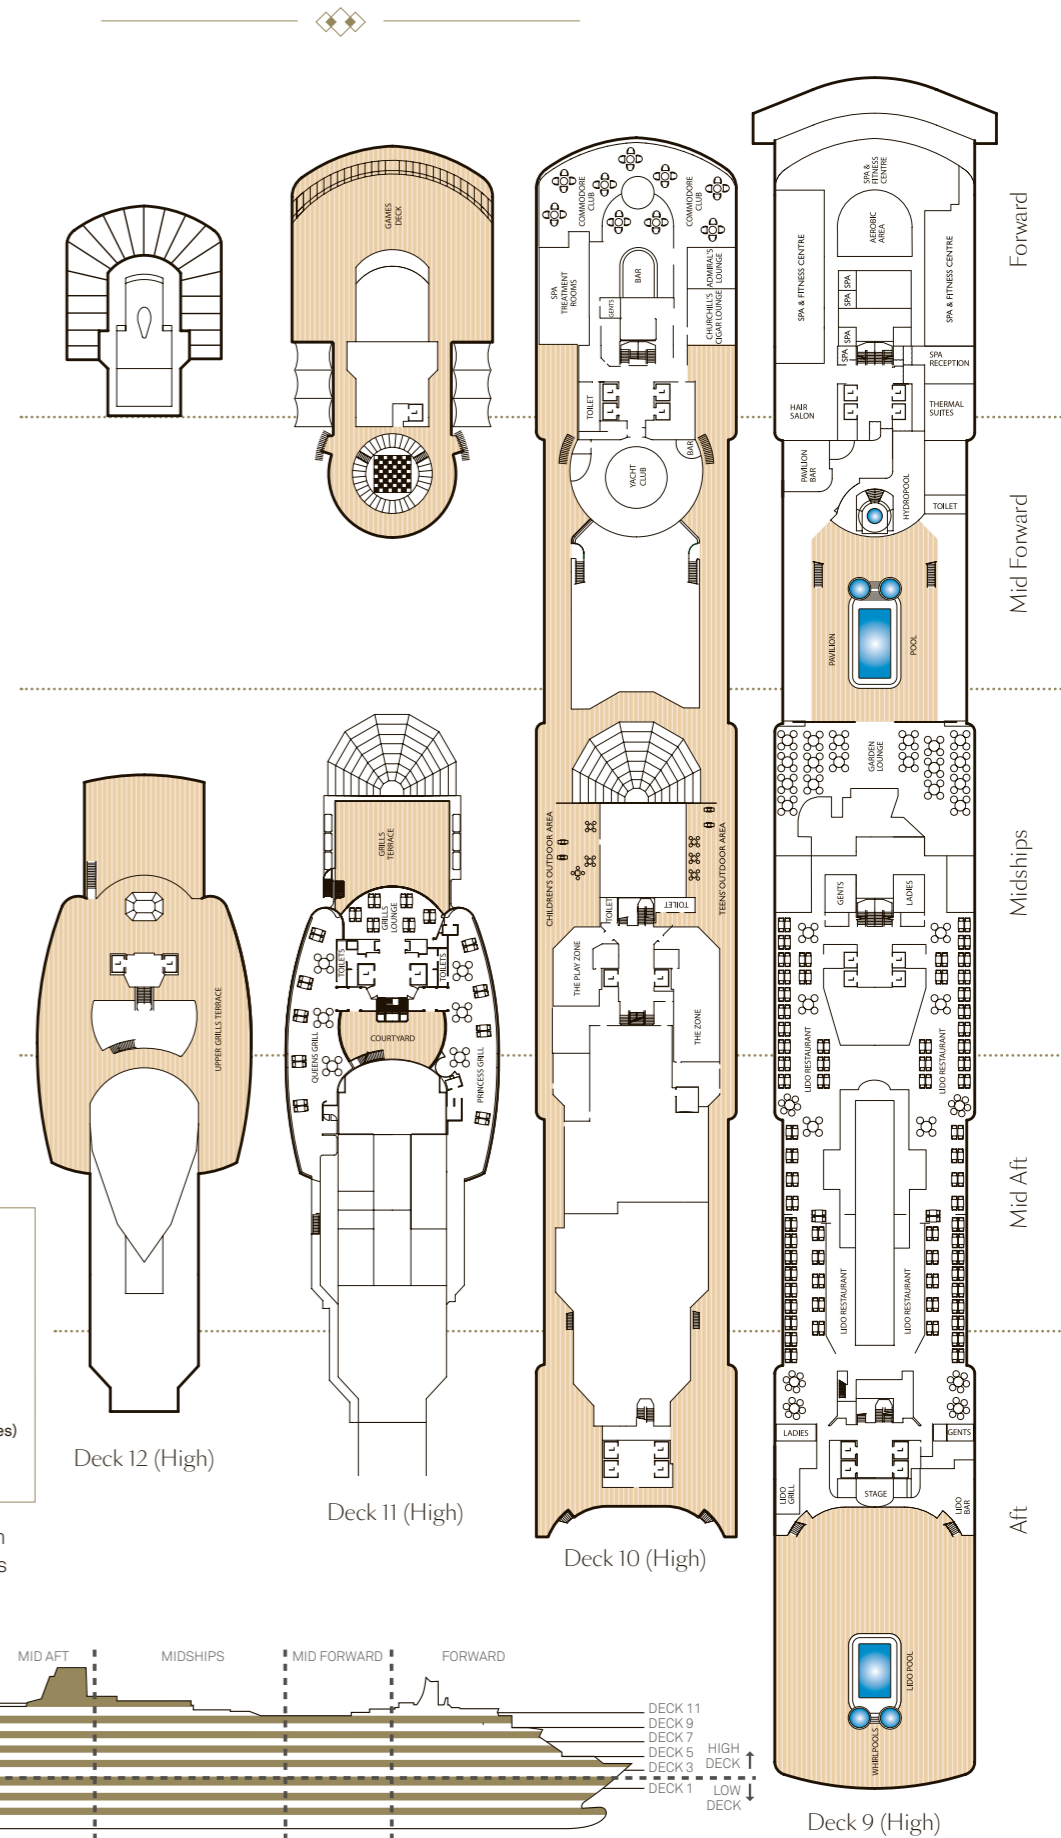

Britannia Oceanview Staterooms

**Oceanview EB, EC, EF**  
2 beds, shower, living area (from 180 sq. ft. or 16 sq. m.)  
**Oceanview (Obstructed View) FB, FC**  
2 beds, shower, living area (from 180 sq. ft. or 16 sq. m.)

Britannia Inside Staterooms

**Deluxe Inside GA, GB, GC**  
2 beds and shower (from 200 sq. ft. or 18 sq. m.)  
**Standard Inside IA, ID, IE, IF**  
2 beds and shower (from 152 sq. ft. or 14 sq. m.)

Deluxe Inside

Britannia Single Staterooms

**Single Oceanview KC**  
1 bed and shower (from 133 sq. ft. or 12 sq. m.)  
**Single Inside LC**  
1 bed and shower (from 159 sq. ft. or 14 sq. m.)

Single Oceanview

Queen Elizabeth deck plans

**Ship facts - Queen Elizabeth**  
Entered Service: 2010  
Country of Registry: Bermuda  
Service Speed: 21.7 knots  
Max Speed: 23.7 knots  
Guest Capacity: 2,081  
No. of Crew: 980  
Length Overall: 964.5 feet (294 metres)  
Width: 106 feet (32 metres)  
Draft: 25.9 feet (8 metres)